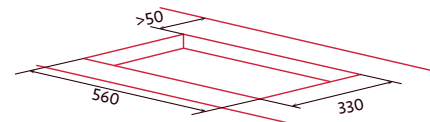

PROFESSIONAL HOBS

INDUCTION

NorCook IH N5902 BK

NorCook IH N5902 BK - Cod.: 4113 / EAN: 8435025741133

- Frontal bevelled induction hob
- 2 Zone: One of 22 cm and other of 18 cm diameter
- Touch control panel
- Centralized power selector, with 9 levels. Nboost, 1 Booster
- Timer selector
- Residual heat indicator
- Max. Power: 3,7 kW