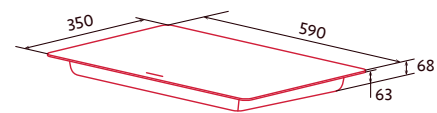

PROFESSIONAL HOBS

INDUCTION

NorCook IH N5902 BK

NorCook IH N5902 BK - Cod.: 4113 / EAN: 8435025741133

- Frontal bevelled induction hob
- 2 Zone: One of 22 cm and other of 18 cm diameter
- Touch control panel
- Centralized power selector, with 9 levels. Nboost, 1 Booster
- Timer selector
- Residual heat indicator
- Max. Power: 3,7 kW