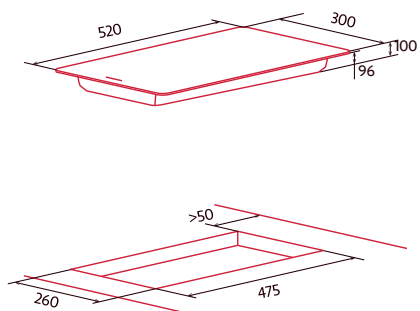

Professional Hobs

GAS HOB

NorCook GH N3011 GBK

NorCook GH N3011 GBK - Cod.: 4143 / EAN: 8422248190565

- 1 Cast iron independent pan supports on ceramic glass surface
- One high efficiency (3 kW) triple ring burner
- Frontal controls
- Nselect power level
- Nspark. Electronic start-up built into control
- Nflame. Gas shut-off safety system
- For natural gas or butane gas (nozzles included)
- Total gas power: 3 kW