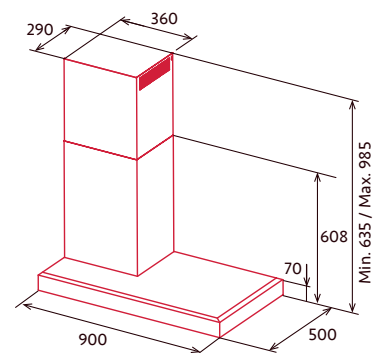

PROFESSIONAL HOODS

CORNER WALL CHIMNEY

NorBreeze GALA

NorBreeze GALA L - Cod.: 8369 / EAN: 8435025783690

NorBreeze GALA R - Cod.: 8370 / EAN: 8435025783706

- Corner wall chimney
- 3 extraction levels and booster
- 260 W motor, BT3
- Max / Min extraction rate: 820 / 340 m³/h
- Lighting LED bar
- Decorative stainless steel filters washable in dishwasher
- Optional carbon filter accessory